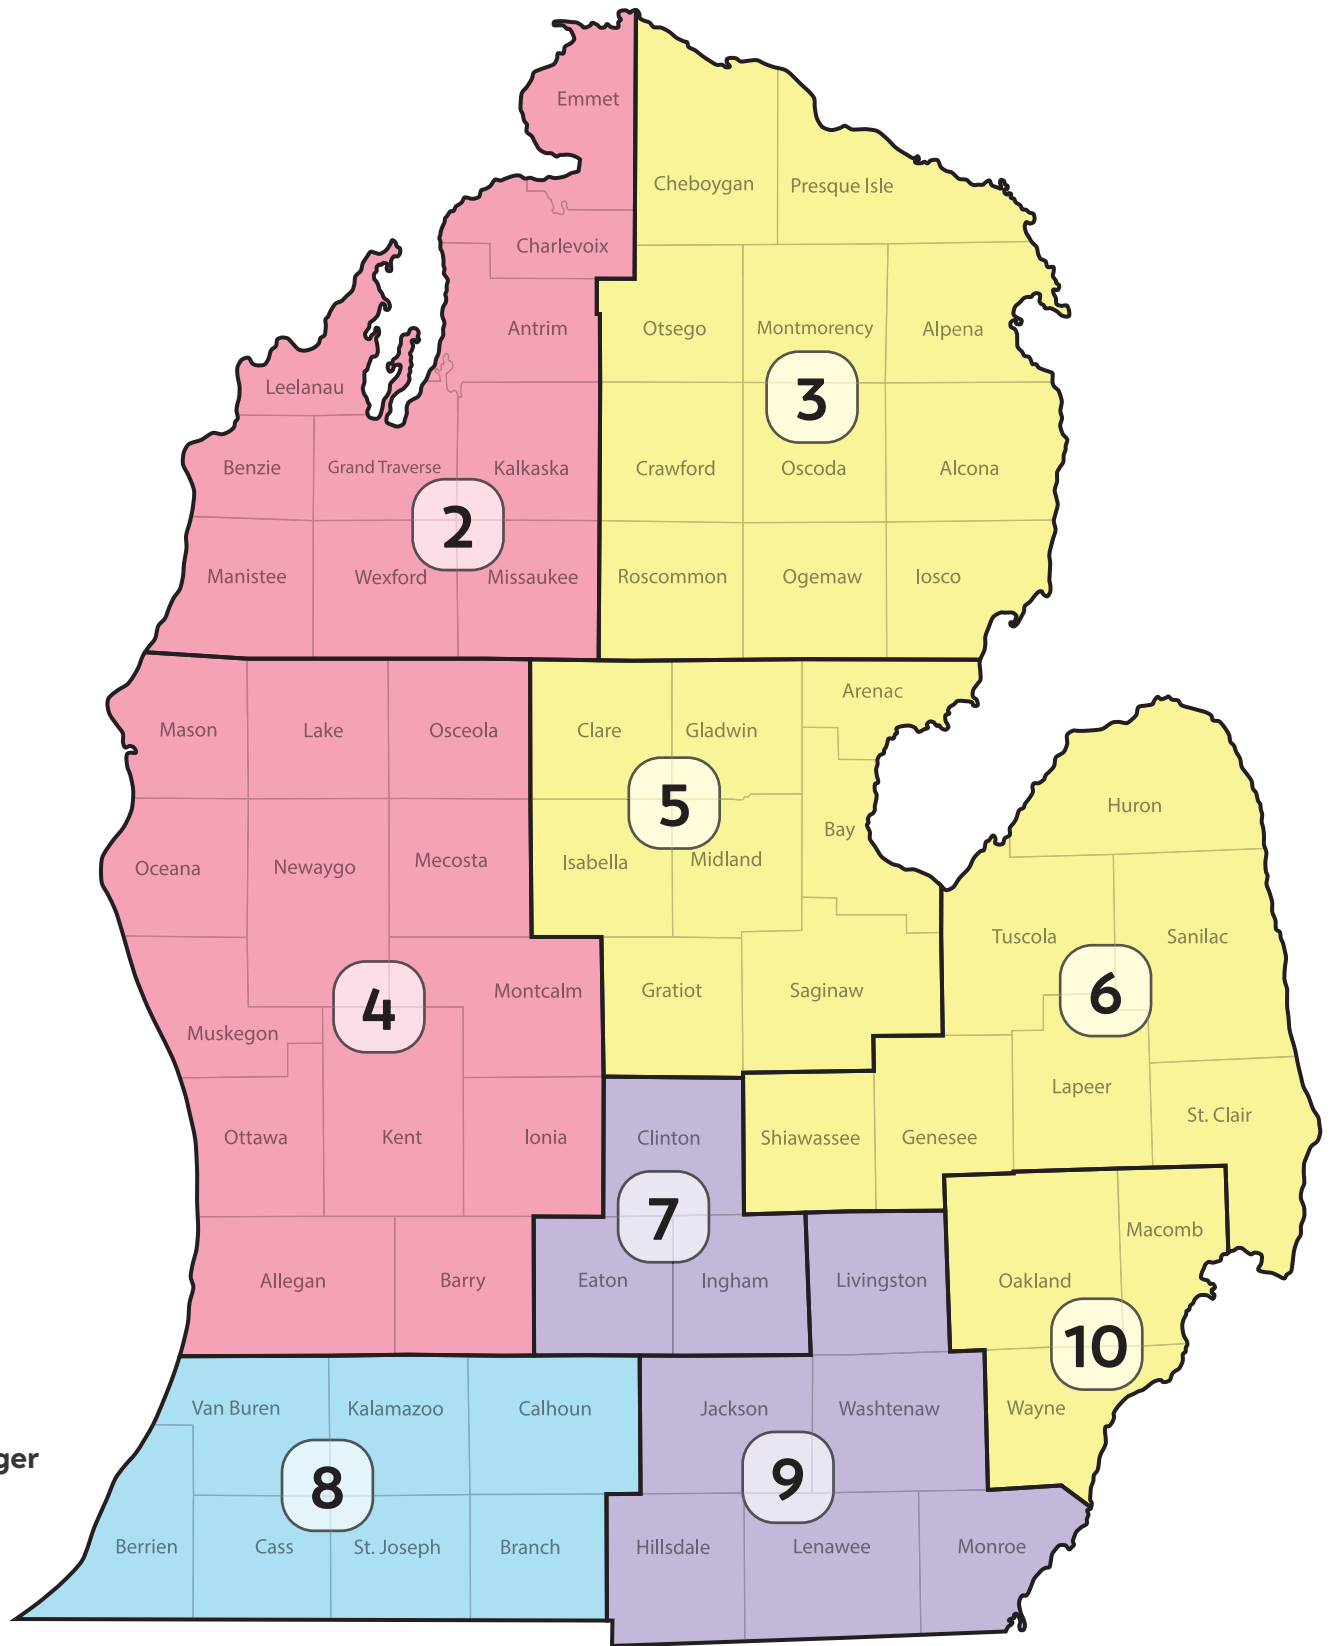

Economic Development Team

Economic Development Territory Map

Economic Development Director

Valerie Christofferson
616-648-2777
Valerie.Christofferson@cmsenergy.com

Statewide Business Attraction

Ray De Winkle
616-213-4836
Raymond.DeWinkle@cmsenergy.com

Economic Development Strategy and Competitiveness Manager

Lisa Pung
517-582-4568
Lisa.Pung@cmsenergy.com

Economic Development Program Manager

Tyler DeBrabander
517-231-9360
Tyler.DeBrabander@cmsenergy.com

Economic Development Managers

Regions

Phone

Email

	Bill Wadsworth	2, 4	231-499-8193	William.Wadsworth@cmsenergy.com
	Michele Eaton	3, 5, 6, 10	989-293-1841	Michele.Eaton@cmsenergy.com
	Corey Utley	8	517-331-6442	Corey.Utley@cmsenergy.com
	Scott Silverthorn	7, 9	989-791-5622	Scott.Silverthorn@cmsenergy.com