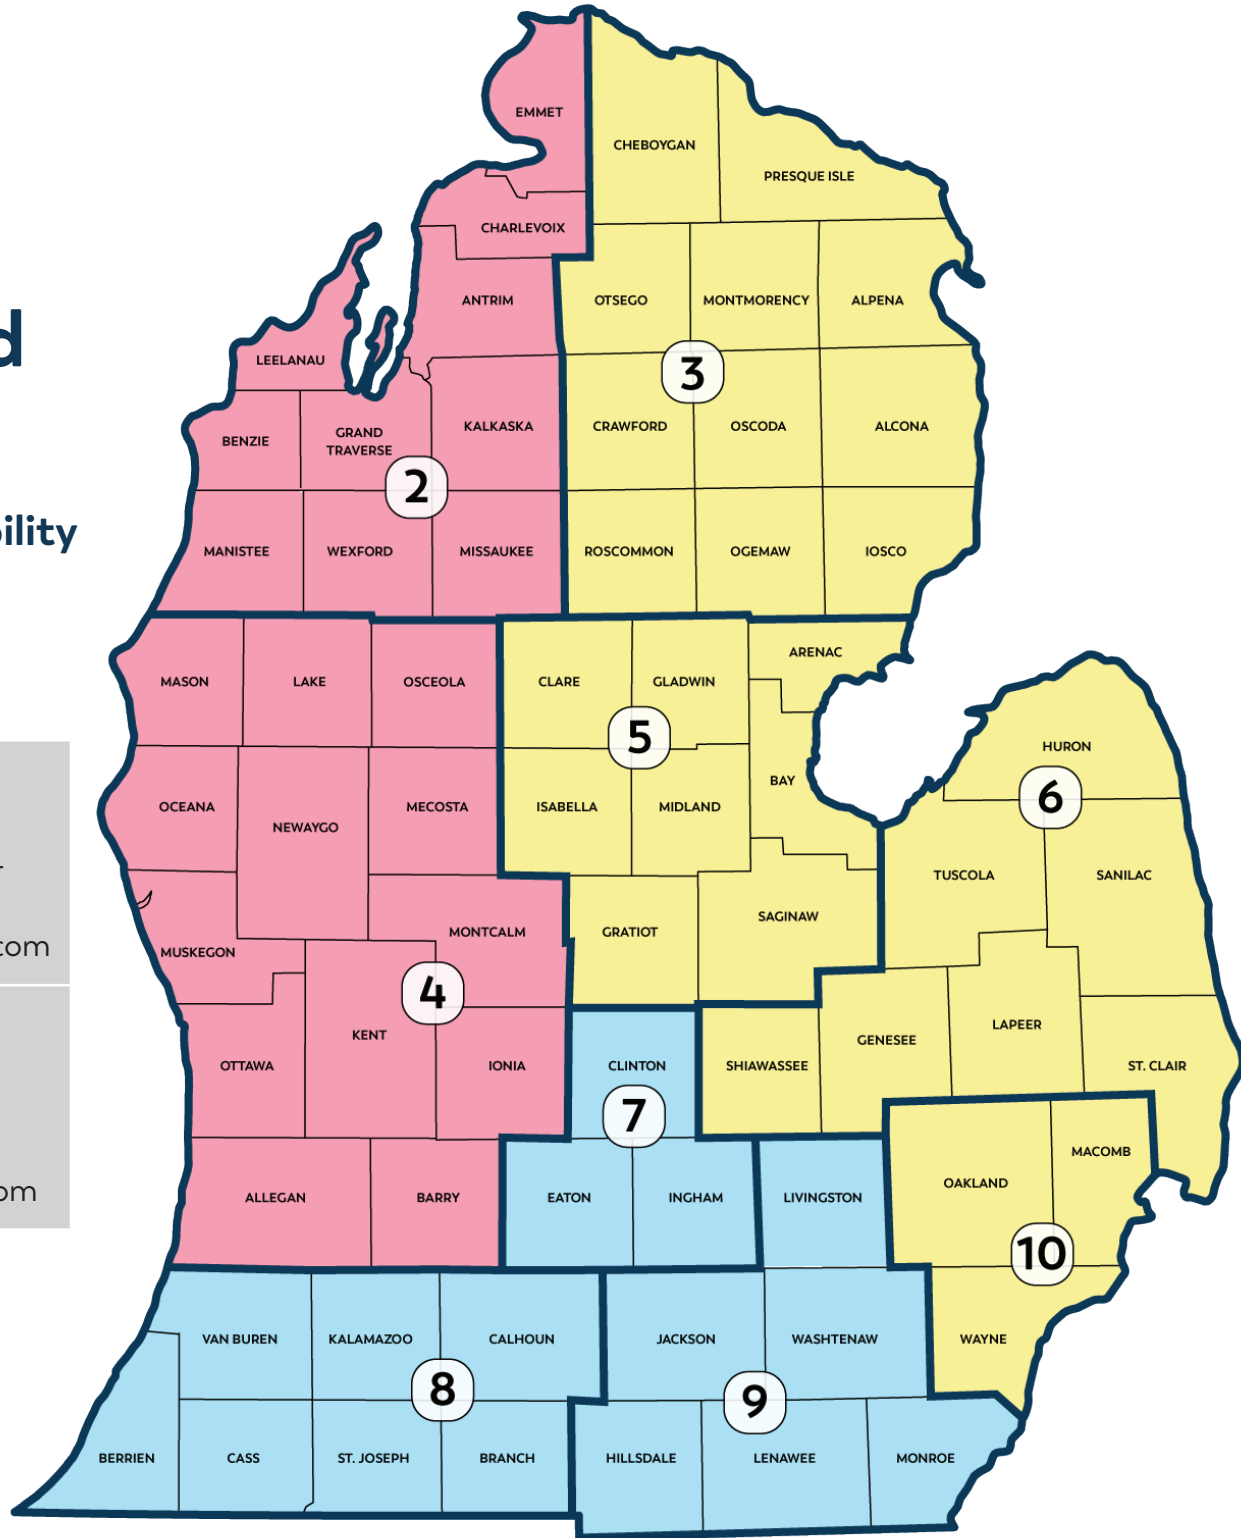

Business Growth and Sustainability Team

Economic Development and Sustainability Projects Assignment Map

Valerie Christofferson
Jackson
 Economic Development Director
 616-648-2777
 Valerie.Christofferson@cmsenergy.com

Ray De Winkle
Grand Rapids
 Statewide Business Attraction
 616-213-4836
 Raymond.DeWinkle@cmsenergy.com

Team Member/Location	Regions	Phone	Email
 Bill Wadsworth	2, 4	231-499-8193	William.Wadsworth@cmsenergy.com
 Michele Eaton	3, 5, 6, 10	989-293-1841	Michele.Eaton@cmsenergy.com
 Corey Utley	7, 8, 9	517-331-6442	Corey.Utley@cmsenergy.com