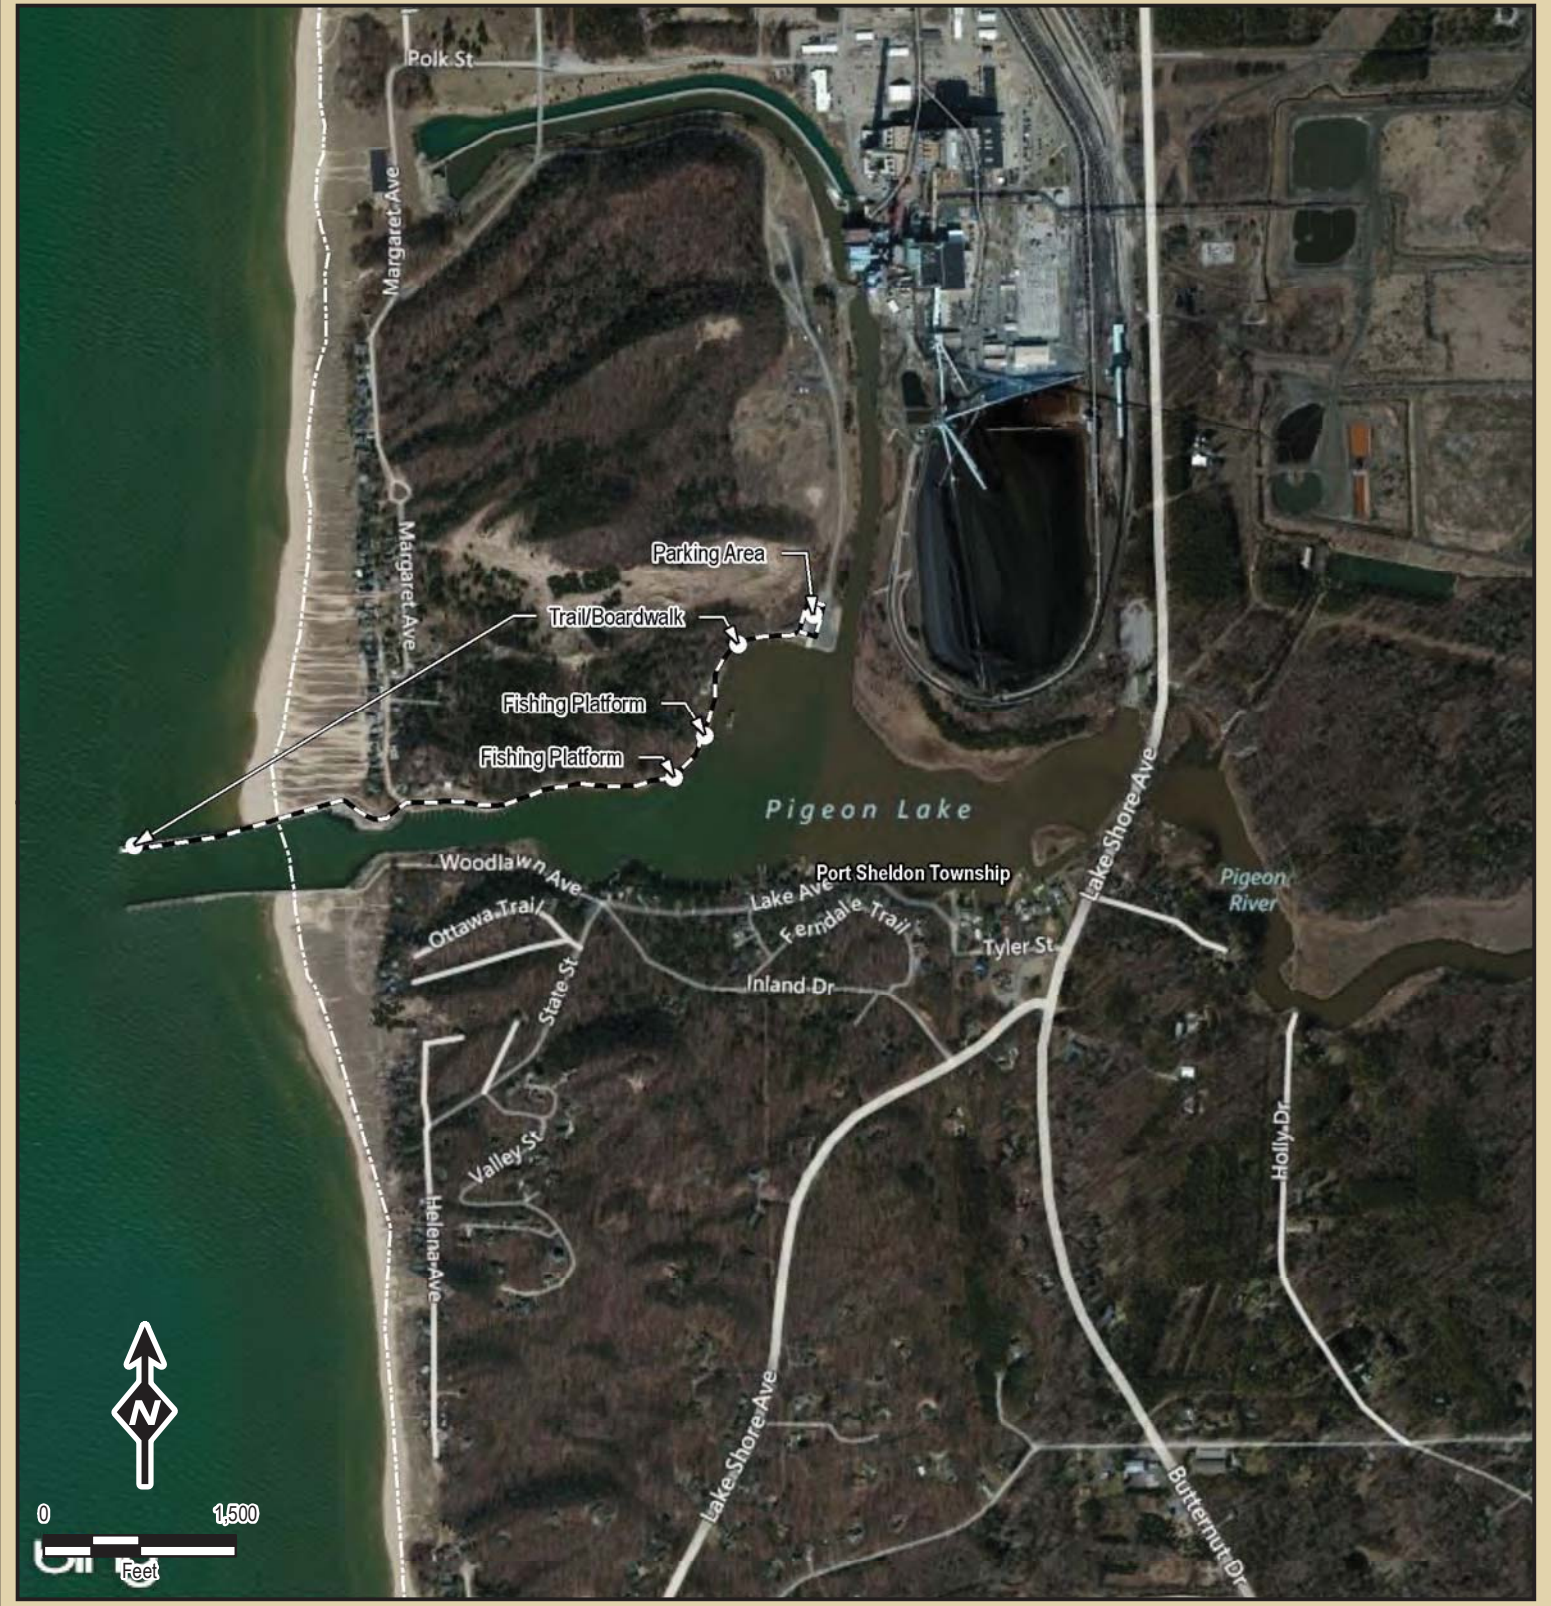

V:\PROJECTS\AUGUSTA\Consumers Energy Company\LU\Ludington Pump Storage PADI\Figure 5-10\_Port\_Sheldon\_Recreation\_Facility\_Map\_8x11.mxd

**Legend**

- Recreation Facility
- Project Boundary
- ⋯ Township Boundary

Sources: BING, ESRI, MIGDL, Consumers Energy Company

CONSUMERS ENERGY COMPANY  
 DTE Electric Company  
 LUDINGTON PUMPED STORAGE PROJECT  
 PORT SHELDON  
 FIGURE 5-16

Created: 11/25/2013  14 Gabriel Drive  
 Augusta, ME 04330